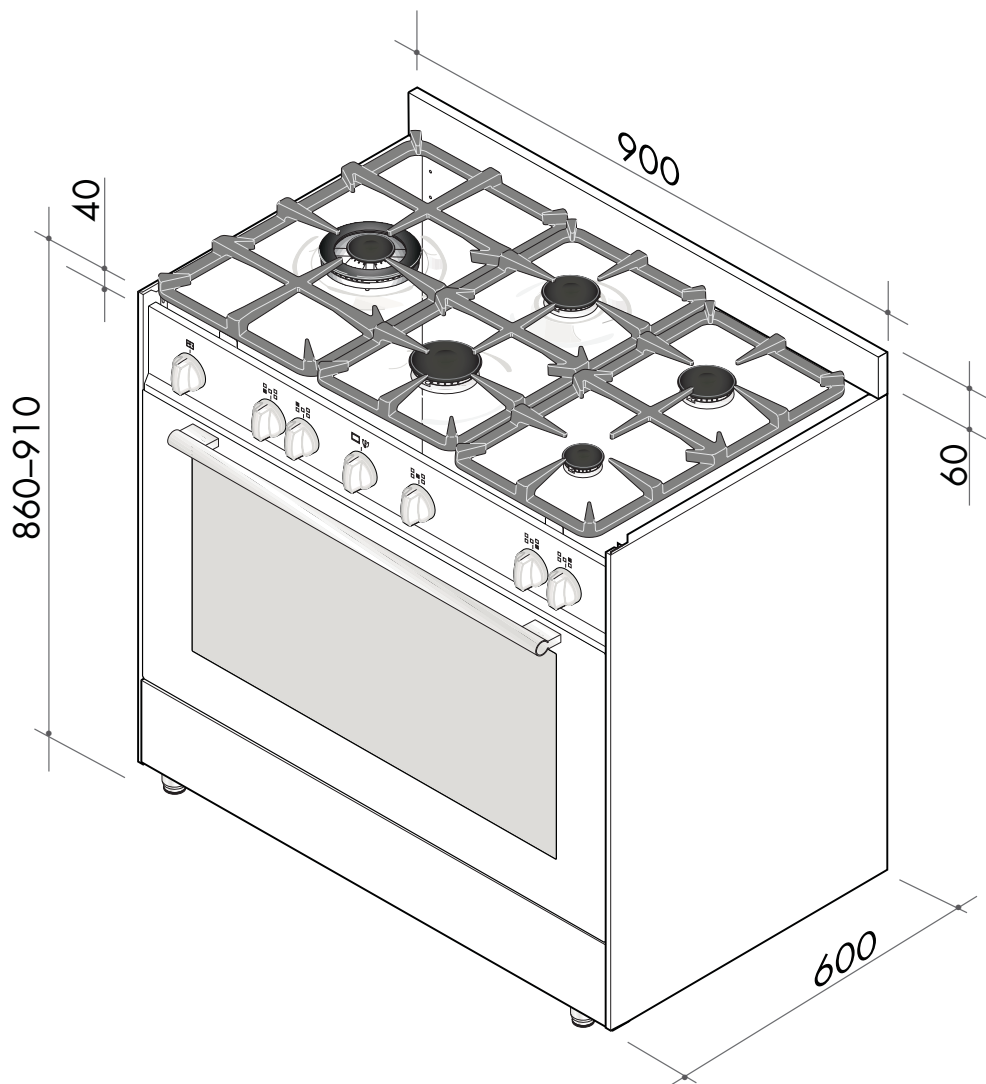

AFG900X

90cm freestanding gas/electric cooker

NB: drawings are not to scale — they are to be used as a guide only

Australia National Telephone Number 1300 694 583 New Zealand Telephone Number 0508 458 369
ARTUSI showrooms are open daily from 9am-5pm and Saturdays 10am-4pm

artusi.com.au

NSW & ACT
(head office)

48 Moore Street
Leichhardt
02 8569 4699

VIC | SA

1211 Toorak Road
CAMBERWELL
03 9809 2155

TASMANIA

3 Pear Avenue
DERWENT PARK 7009
03 6272 7386

QLD

1/42 Cavendish Road
COORPAROO
07 3397 0850

WA | NT

10/55 Howe Street
OSBORNE PARK
08 9201 9188

New Zealand

PO Box 11.160
Sockburn Christchurch
03 344 5913