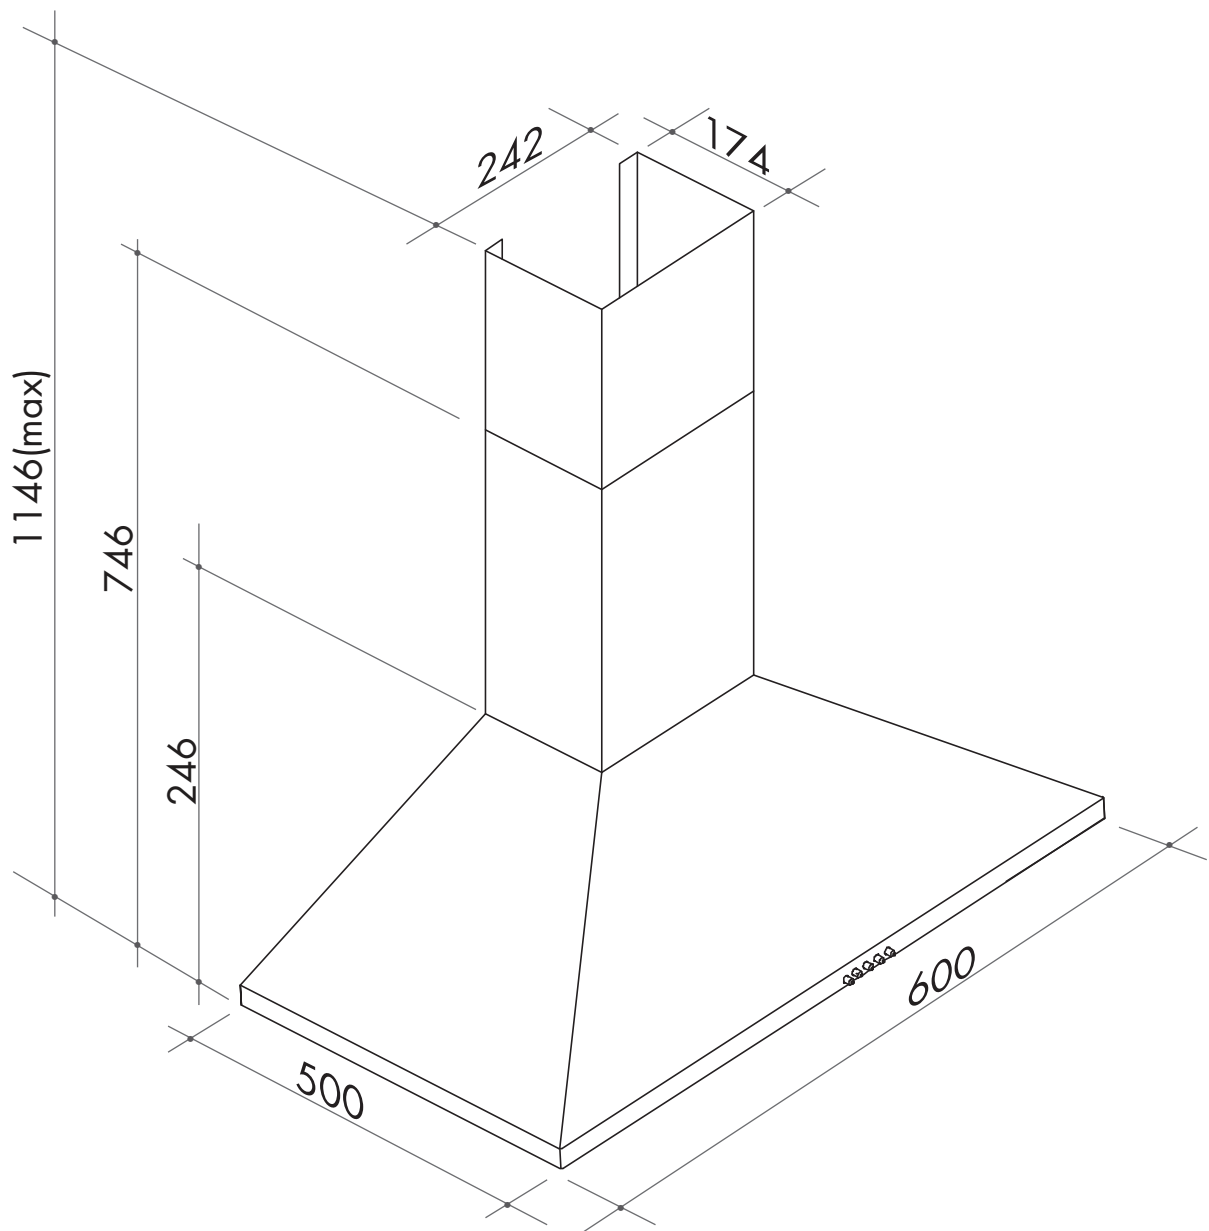

ACH600X 60cm canopy rangehood

NB: drawings are not to scale — they are to be used as a guide only

Australia National Telephone Number 1300 649 583 New Zealand Telephone Number 0508 458 369

ARTUSI showrooms are open daily from 9am-5pm and Saturdays 10am-4pm

artusi.com.au

NSW & ACT (head office)

48 Moore Street
Leichhardt
02 8569 4699

VIC | TAS | SA

1211 Toorak Road
CAMBERWELL
03 9809 2155

QLD

1/42 Cavendish Road
COORPAROO
07 3397 0850

WA | NT

10/55 Howe Street
OSBORNE PARK
08 9201 9188

New Zealand

PO Box 11.160
Sockburn Christchurch
03 344 5906