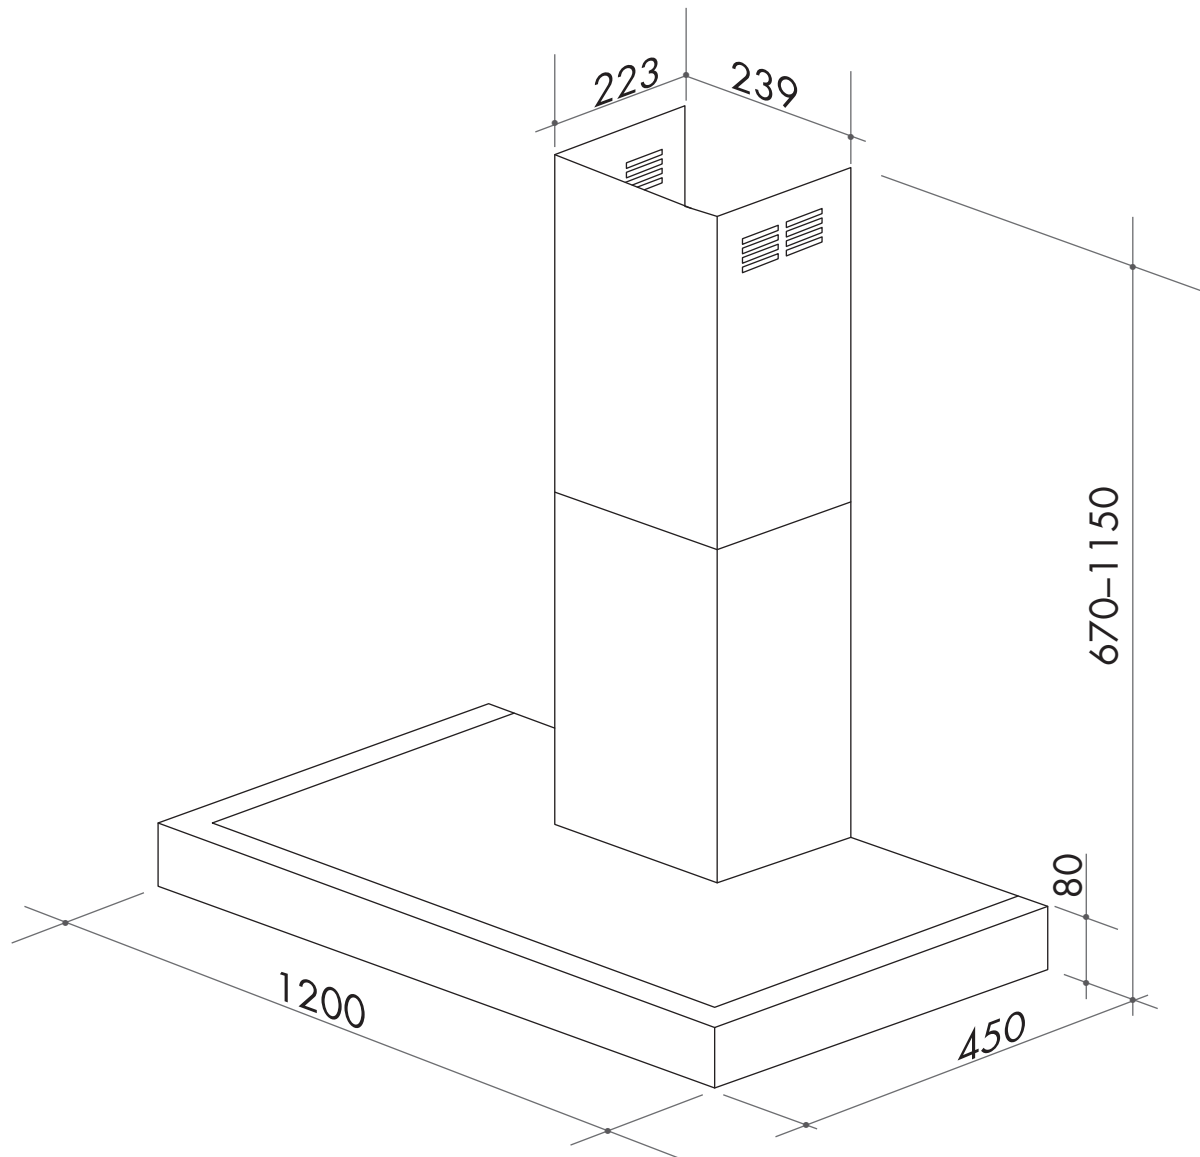

ACH1200X 120cm canopy rangehood

NB: drawings are not to scale — they are to be used as a guide only

Australia National Telephone Number 1300 649 583 New Zealand Telephone Number 0508 458 369
ARTUSI showrooms are open daily from 9am-5pm and Saturdays 10am-4pm

artusi.com.au

NSW & ACT (head office)

48 Moore Street
Leichhardt
02 8569 4699

VIC | TAS | SA

1211 Toorak Road
CAMBERWELL
03 9809 2155

QLD

1/42 Cavendish Road
COORPAROO
07 3397 0850

WA | NT

10/55 Howe Street
OSBORNE PARK
08 9201 9188

New Zealand

PO Box 11.190
Sockburn Christchurch
08 344 5906