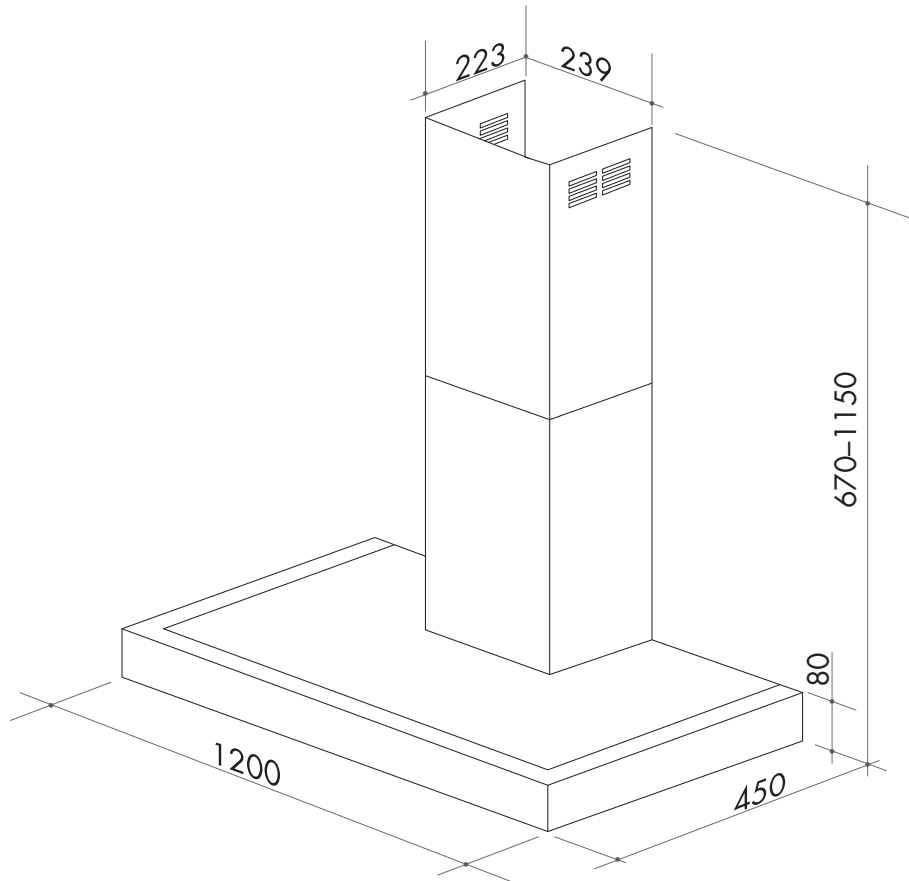

TAS
 3 Pear Avenue
 Derwent Park
 P 03 6272 7386

New Zealand
 PO Box 11,160
 Sockburn Christchurch
 F 03 344 5906

MODEL ACH1200X

120CM CANOPY RANGE HOOD

TECHNICAL DIAGRAM

NB: drawings are not to scale — they are to be used for detailed installation instructions, please refer to user guide.