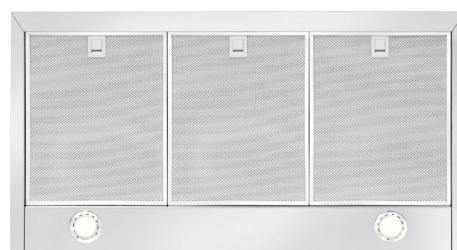

Canopy Range hood

IVX45

MADE
IN ITALY

24 MONTH
WARRANTY

LED
LIGHT

VARIOUS
SIZES

Pictured: • IVX45-90 90cm Canopy Rangehood

Pictured: • IVX45-60 60cm Canopy Rangehood

ILVE's range hoods are designed to stealthily keep your kitchen fresher and cleaner. ILVE range hoods craftily stand above the rest. Their powerful fan removes cooking odours, smoke and vapour from the kitchen, while extremely fine filters trap all grime. In-built LED Lights produce a natural brightness, illuminating your cooking area while the streamlined electronic control panel ensures whisper quiet air extraction is at your fingertips. Either as a visual focal point or discreetly integrated, it is easy to see that ILVE Rangehood's are built to extract!

Pictured: • IVX45-80 80cm Canopy Rangehood

Pictured: • IVX45-90
90cm Canopy Rangehood Under-side angle

Canopy Range Hood

IVX45

Model IVX45 Canopy Rangehood

- Designed and purpose built for ILVE appliances
- Centrifugal fan
- Built to exacting professional cooker hood standards
- Suitable for all ILVE ovens 60, 80 and 90cm
- Three Aluminium filters, providing complete cook top coverage
Two Aluminium filters in the 60cm version
- Safety fire cut-out system
- LED lighting
- Filter cleaning reminder light
- Max. Air flow (m³/h): 560 net or 800 gross*
- Noise (dB): low 45 - high 63
- Stainless steel construction
- 3 speed control
- Available sizes: 60cm, 80cm and 90cm
- Outlet: 125 mm
- Suitable for ducting or recirculating**

Model: IVX45 Canopy Hood
Size: various
Power standard: 10 Amp plug
Ducting size: 150mm
Extended flue pipe is available from ILVE

*Range Hood extraction rate m³/h reading is measured at: 1m duct up, 1 x 90°C bend & 1m vertical duct