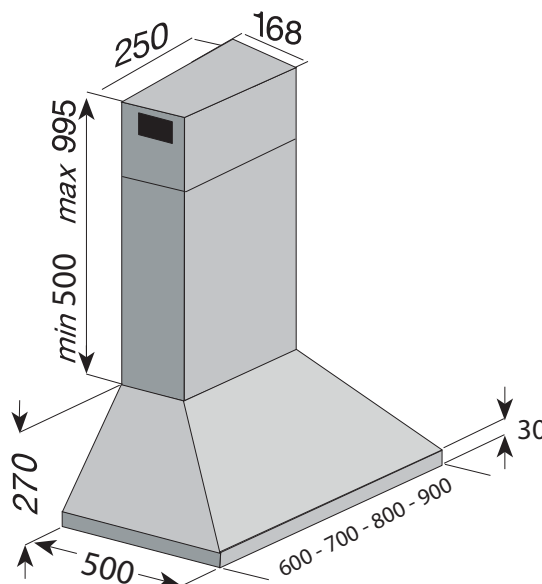

Pictured: • IVX45-80 80cm Canopy Rangehood

Pictured: • IVX45-90
90cm Canopy Rangehood Under-side angle

Canopy Range Hood

IVX45

Model IVX45 Canopy Rangehood

- Designed and purpose built for ILVE appliances
- Centrifugal fan
- Built to exacting professional cooker hood standards
- Suitable for all ILVE ovens 60, 80 and 90cm
- Three Aluminium filters, providing complete cook top coverage
Two Aluminium filters in the 60cm version
- Safety fire cut-out system
- LED lighting
- Filter cleaning reminder light
- Max. Air flow (m³/h): 560 net or 800 gross*
- Noise (dB): low 45 - high 63
- Stainless steel construction
- 3 speed control
- Available sizes: 60cm, 80cm and 90cm
- Outlet: 125 mm
- Suitable for ducting or recirculating**

Model: IVX45 Canopy Hood
Size: various
Power standard: 10 Amp plug
Ducting size: 150mm
Extended flue pipe is available from ILVE

*Range Hood extraction rate m³/h reading is measured at: 1m duct up, 1 x 90°C bend & 1m vertical duct