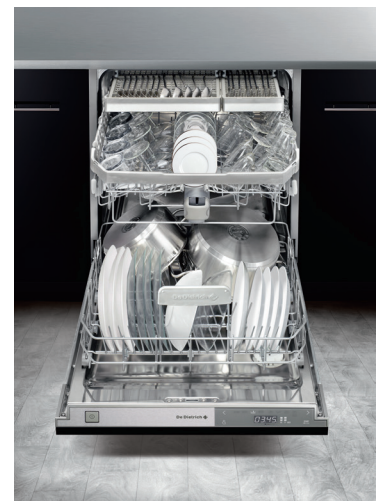

Dimensions of product (mm):
Actual: H818 x W596 x D572
Built in: H820 – 890 x W600 x D550

DISCLAIMER

Eurolinx PTY LTD, is continually seeking ways to improve the design specifications, aesthetics and production techniques of its products. As a result alterations to our products and designs take place continually. Whilst every effort is made to produce information and literature that is up to date, this brochure should not be regarded as an infallible guide to the current specifications, nor does it constitute an offer for the sale of any particular product. Product dimensions indicated in our literature is indicative only. Actual product only should be used to define dimension cutouts. Distributors, and retailers are not agents of eurolinx and are not authorized to bind eurolinx by any express or implied undertaking or representation.

www.dedietrich.net.au

NSW & ACT (Head Office)
48-50 Moore Street Leichhardt
T 02 8569 4600 F 02 8569 4699

VIC, TAS & SA
1211 Toorak Road Camberwell
T 03 9809 2122 F 03 9809 2155

QLD
1/42 Cavendish Road Coorparoo
T 07 3397 0900 F 07 3397 0850

WA & NT
Unit 10/55 Howe Street Osborne Park
T 08 9201 9299 F 08 9201 9188